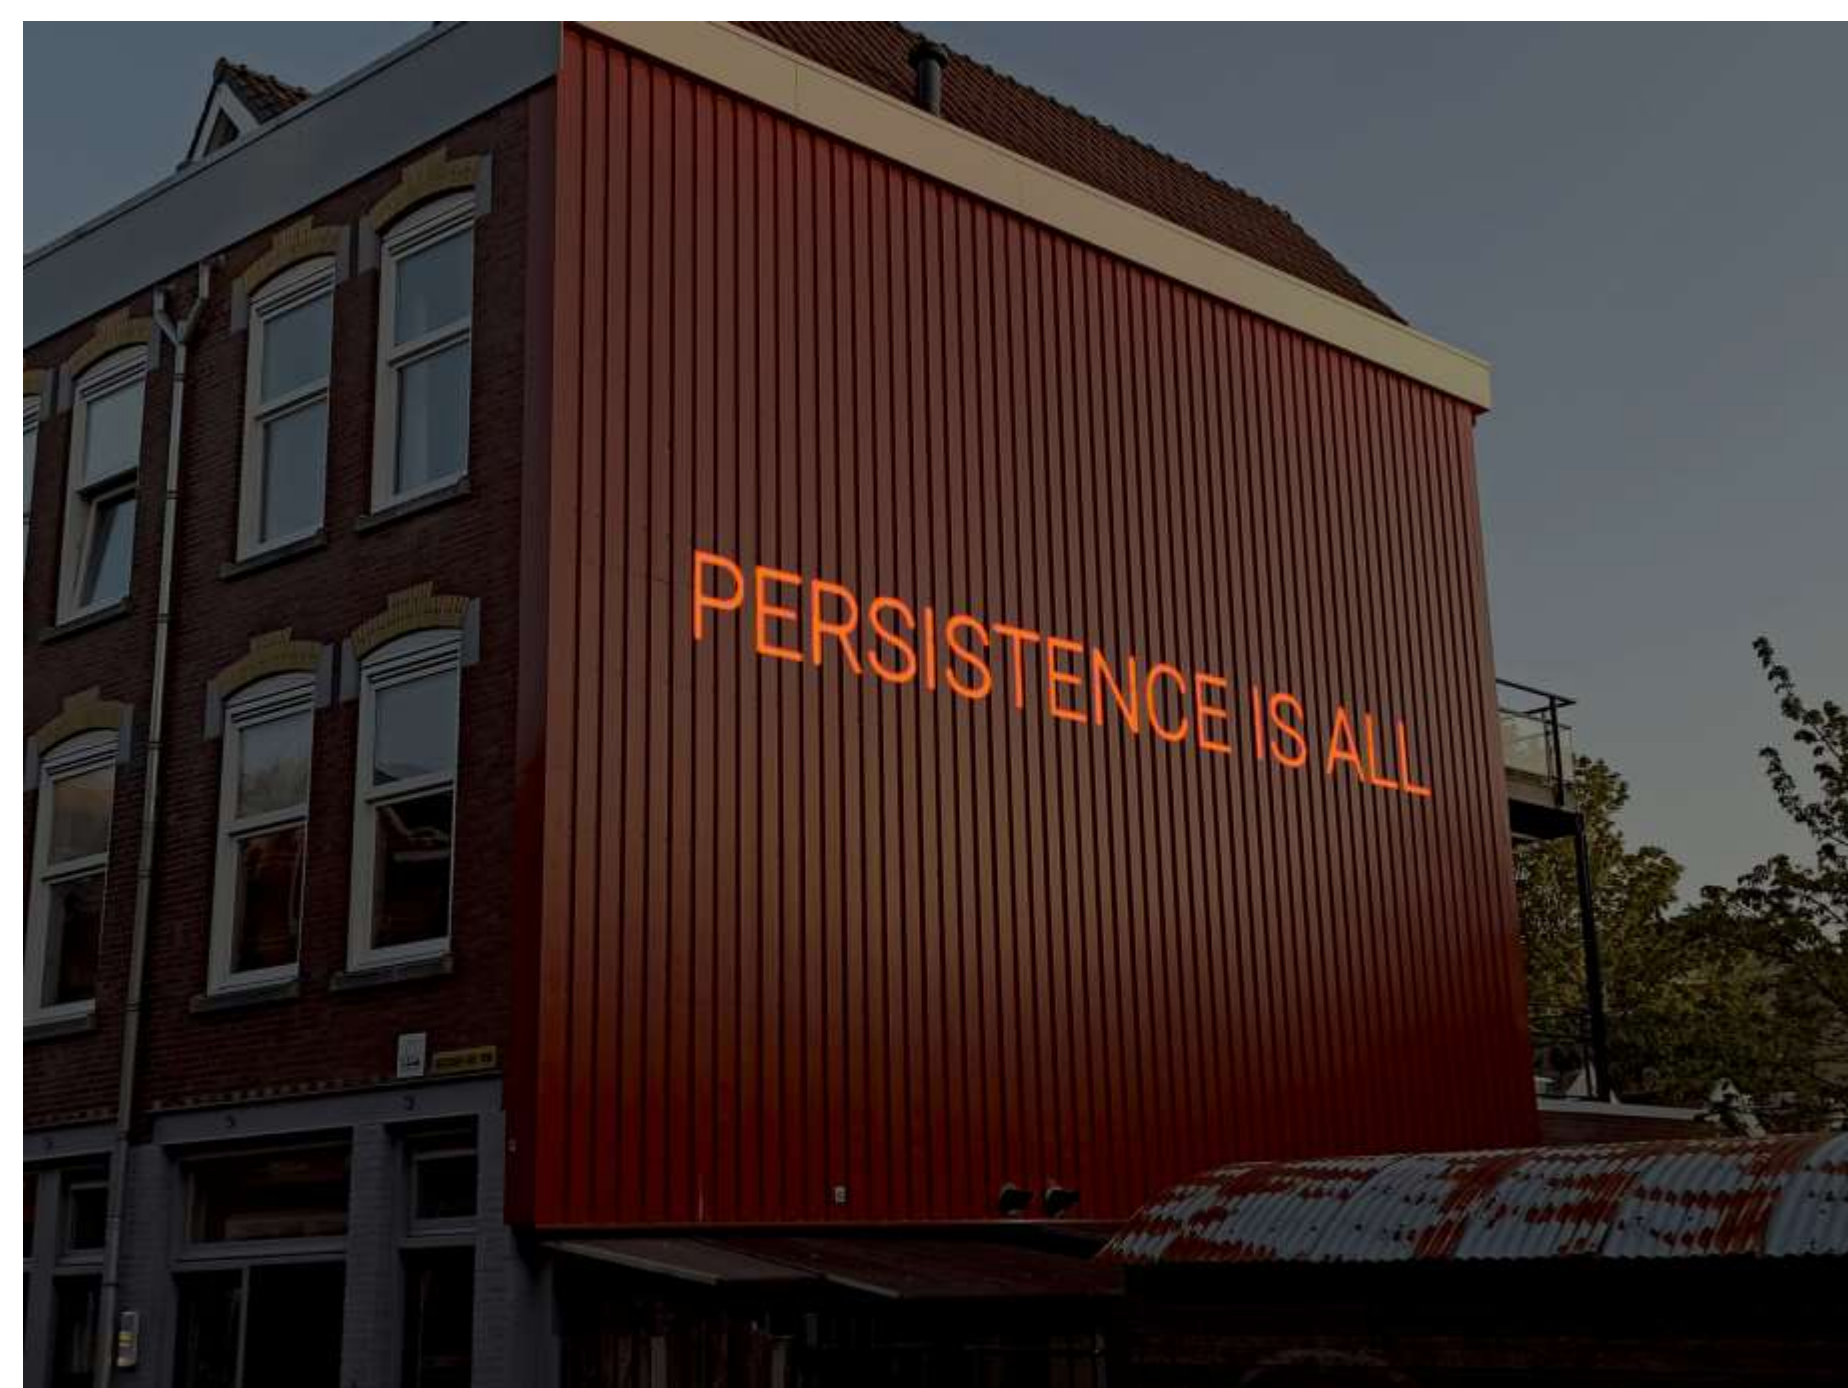

Changing colors stand for necessity to change in order to evolve in coexistence, a readiness to change not as to obey what is imposed, but as adapting in one's own perseverance towards an inviolable goal.